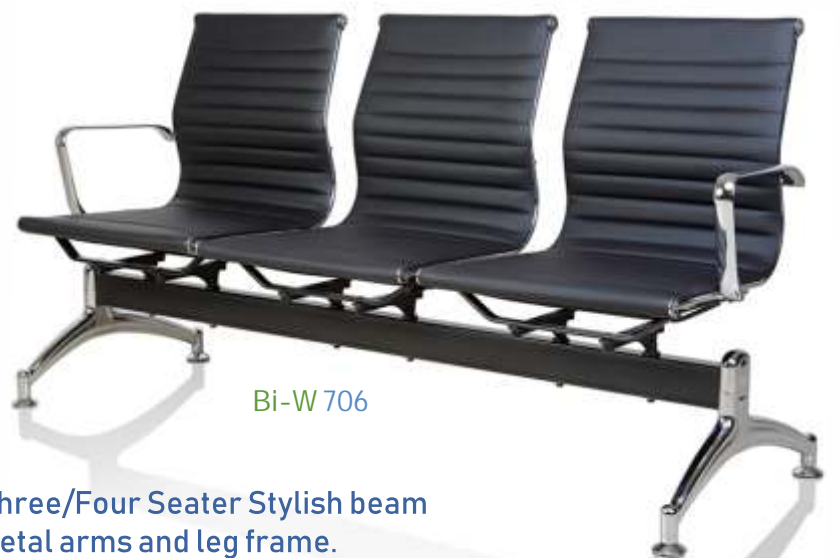

20

Bi-W 701

Bi-W 702

Bi-W 704

Bi-W 703

Bi-W 705

Bi-W 706

The Metal Perforated Single/Double/Three/Four Seater Stylish beam seating system with chromed metal arms and leg frame.