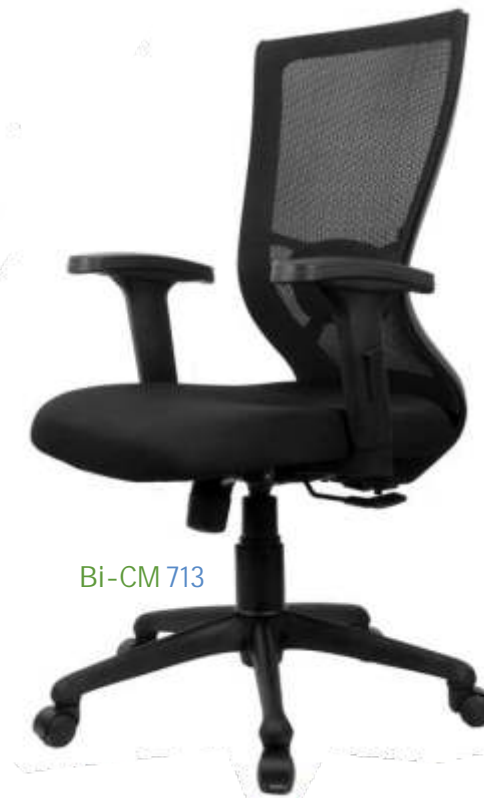

Bi-CM 711

Bi-CM 713