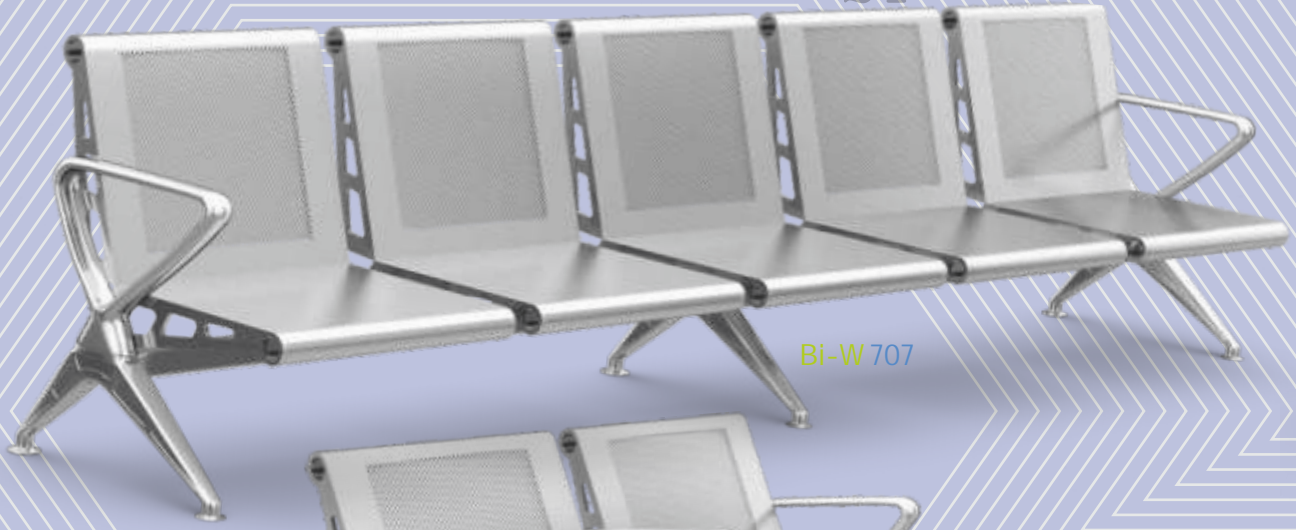

The Metal Perforated Single/Double/Three/Four Seater Stylish beam seating system with chromed metal arms and leg frame.

21