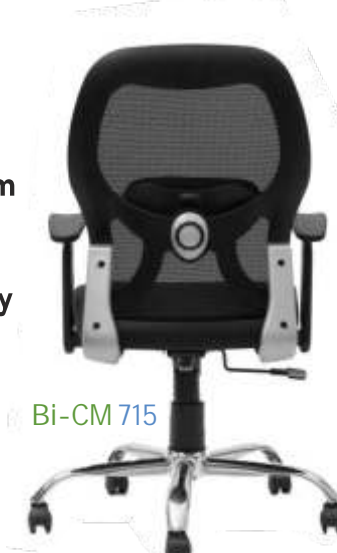

Bi-CM 716

Bi-CM 715