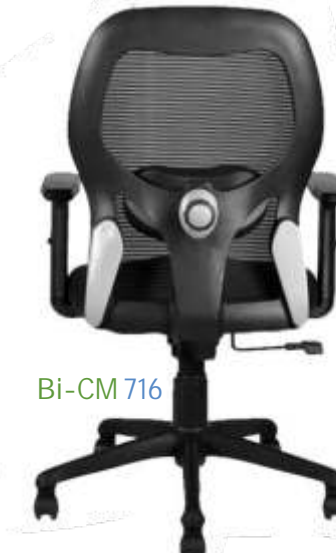

Bi-CM 717

Bi-CM 716